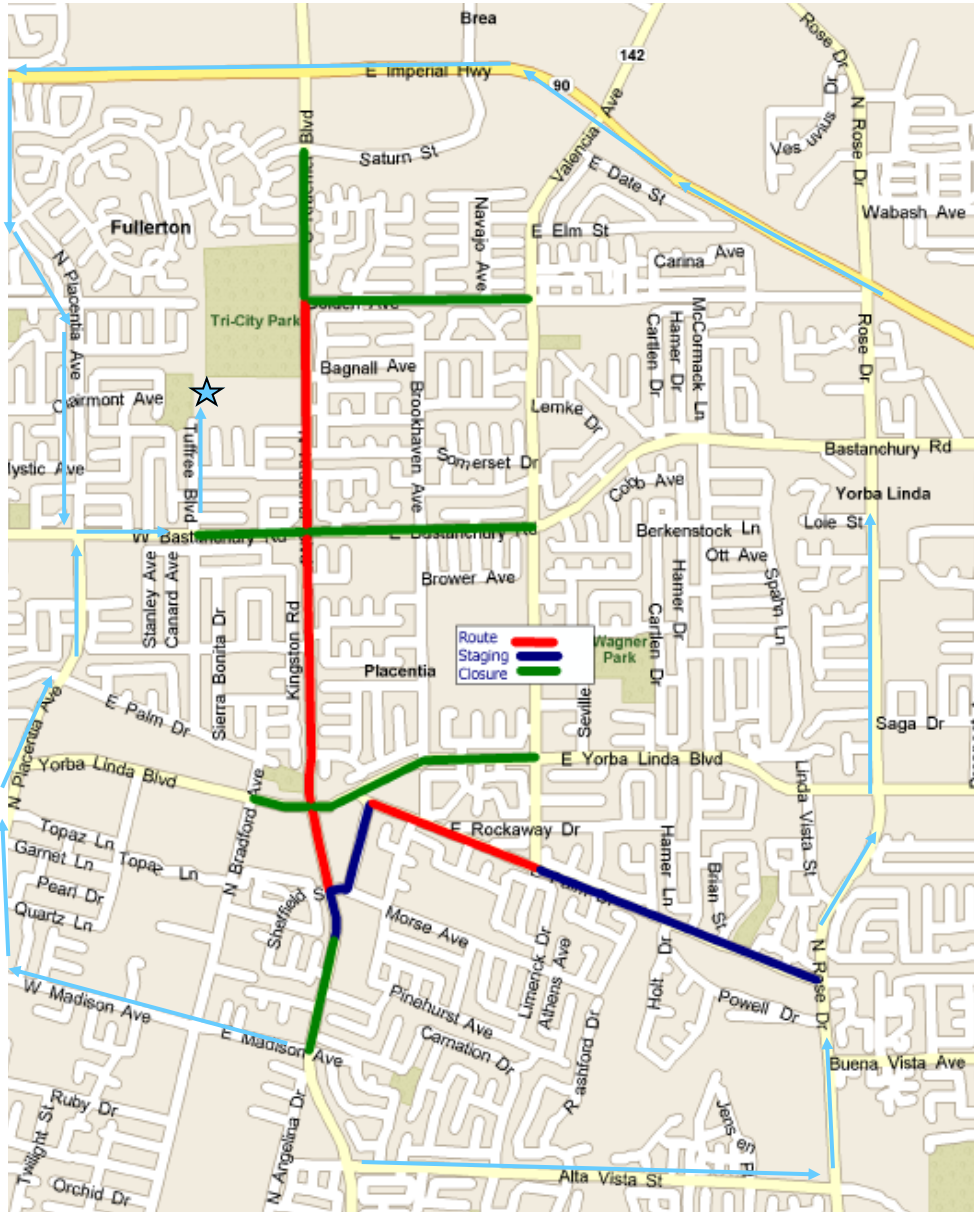

Alternate Route Map

Heritage Festival

Saturday, October 14, 2017

Festival Parking is located at Tuffree Middle School
(follow light blue lines to navigate road closures)

At Kraemer Blvd & Saturn

To access Kraemer Blvd. south of Alta Vista, traffic should travel east on Saturn to Imperial Highway. At Imperial Highway make a right turn. Travel east bound to Rose Drive. At Rose Drive make a right turn. Travel southbound on Rose Drive to Alta Vista. At Alta Vista make a right turn. Third light will be Kraemer Blvd. On Kraemer Blvd. Traffic will only be allowed to travel south on Kraemer.

At Golden & Valencia

People needing access to their homes can access their streets through side streets both north and south of Golden. Traffic needing to access Kraemer north of Saturn should travel north on Valencia to Imperial Highway. At Imperial Highway make a left turn. Kraemer will be second light from Valencia.

At Bastanchury and Valencia

To access Bastanchury Road west of Kraemer, traffic should be directed northbound on Valencia to Imperial Highway. At Imperial Highway make a left turn. Traffic should travel west bound on Imperial Highway to Placentia Avenue. At Placentia Ave. make a left turn traveling southbound to Bastanchury. At Bastanchury traffic will be allowed to travel west on Bastanchury or continue straight on Placentia Ave.

At Kraemer & Madison

To Access Kraemer north of Saturn, traffic should be directed west on Madison to Placentia Avenue. At Placentia make a right turn. Travel northbound on Placentia Ave to Imperial Highway. At Imperial Highway make a right turn. Traffic wishing to travel south on Kraemer will be detoured at Saturn back to Imperial Highway.