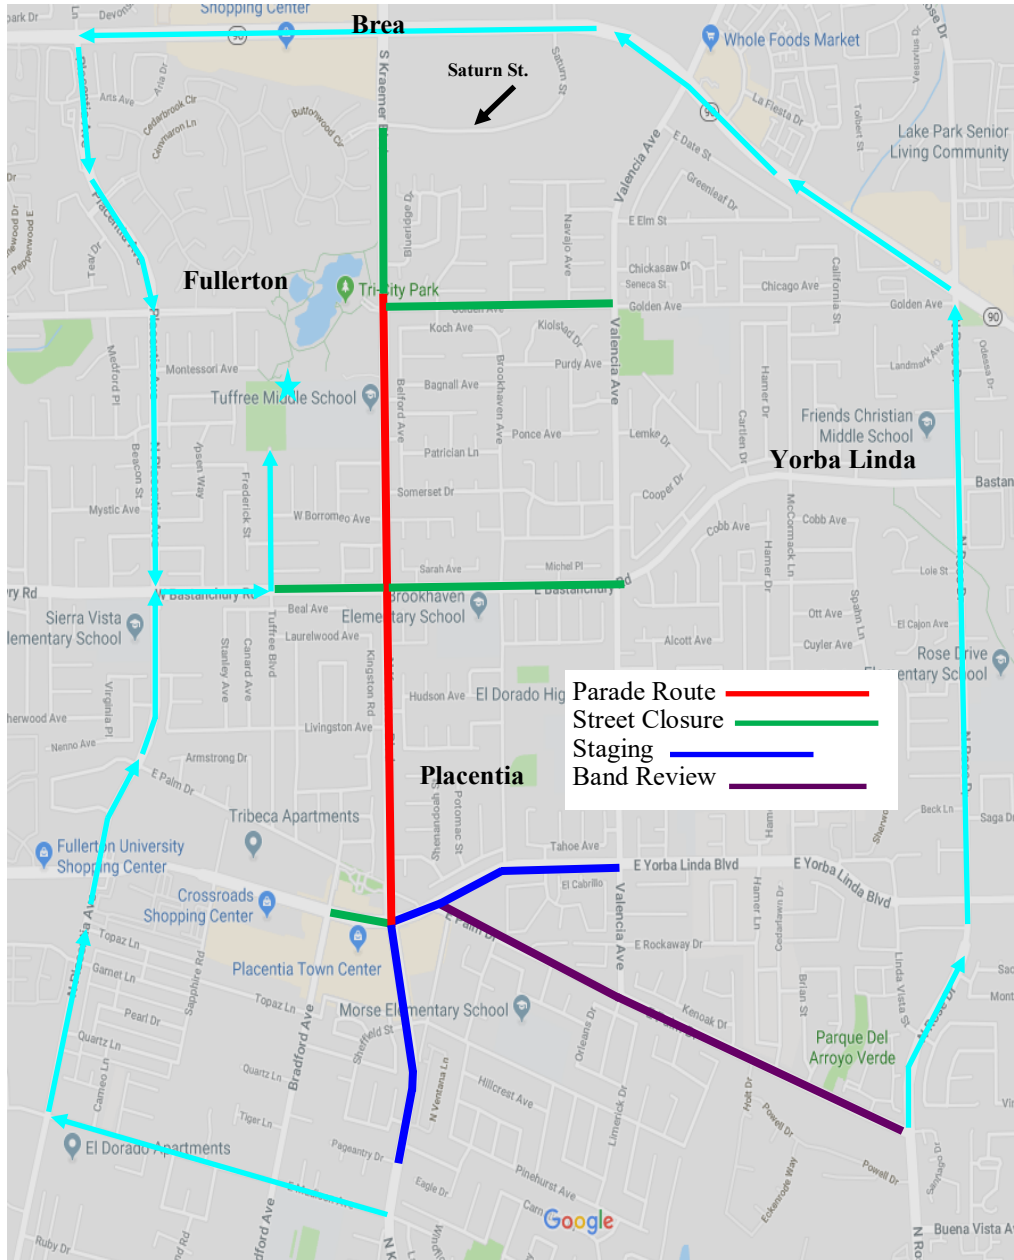

Alternate Route Map Heritage Festival Saturday, October 8, 2022

Parade Route —
 Street Closure —
 Staging —
 Band Review —

At Kraemer Blvd & Saturn

To access Kraemer Blvd. south of Alta Vista, traffic should travel east on Saturn to Imperial Highway. At Imperial Highway make a right turn. Travel east bound to Rose Drive. At Rose Drive make a right turn. Travel southbound on Rose Drive to Alta Vista. At Alta Vista make a right turn. Third light will be Kraemer Blvd.

At Golden & Valencia

People needing access to their homes can access their streets through side streets both north and south of Golden. Traffic needing to access Kraemer north of Saturn should travel north on Valencia to Imperial Highway. At Imperial Highway make a left turn. Kraemer will be second light from Valencia.

At Bastanchury and Valencia

To access Bastanchury Road west of Kraemer, traffic should be directed northbound on Valencia to Imperial Highway. At Imperial Highway make a left turn. Traffic should travel west bound on Imperial Highway to Placentia Avenue. At Placentia Ave. make a left turn traveling southbound to Bastanchury. At Bastanchury traffic will be allowed to travel west on Bastanchury or continue straight on Placentia Ave.

At Kraemer & Madison

To access Kraemer north of Saturn, traffic should be directed west on Madison to Placentia Avenue. At Placentia make a right turn. Travel northbound on Placentia Ave to Imperial Highway. At Imperial Highway make a right turn. Traffic wishing to travel south on Kraemer will be detoured at Saturn back to Imperial Highway.